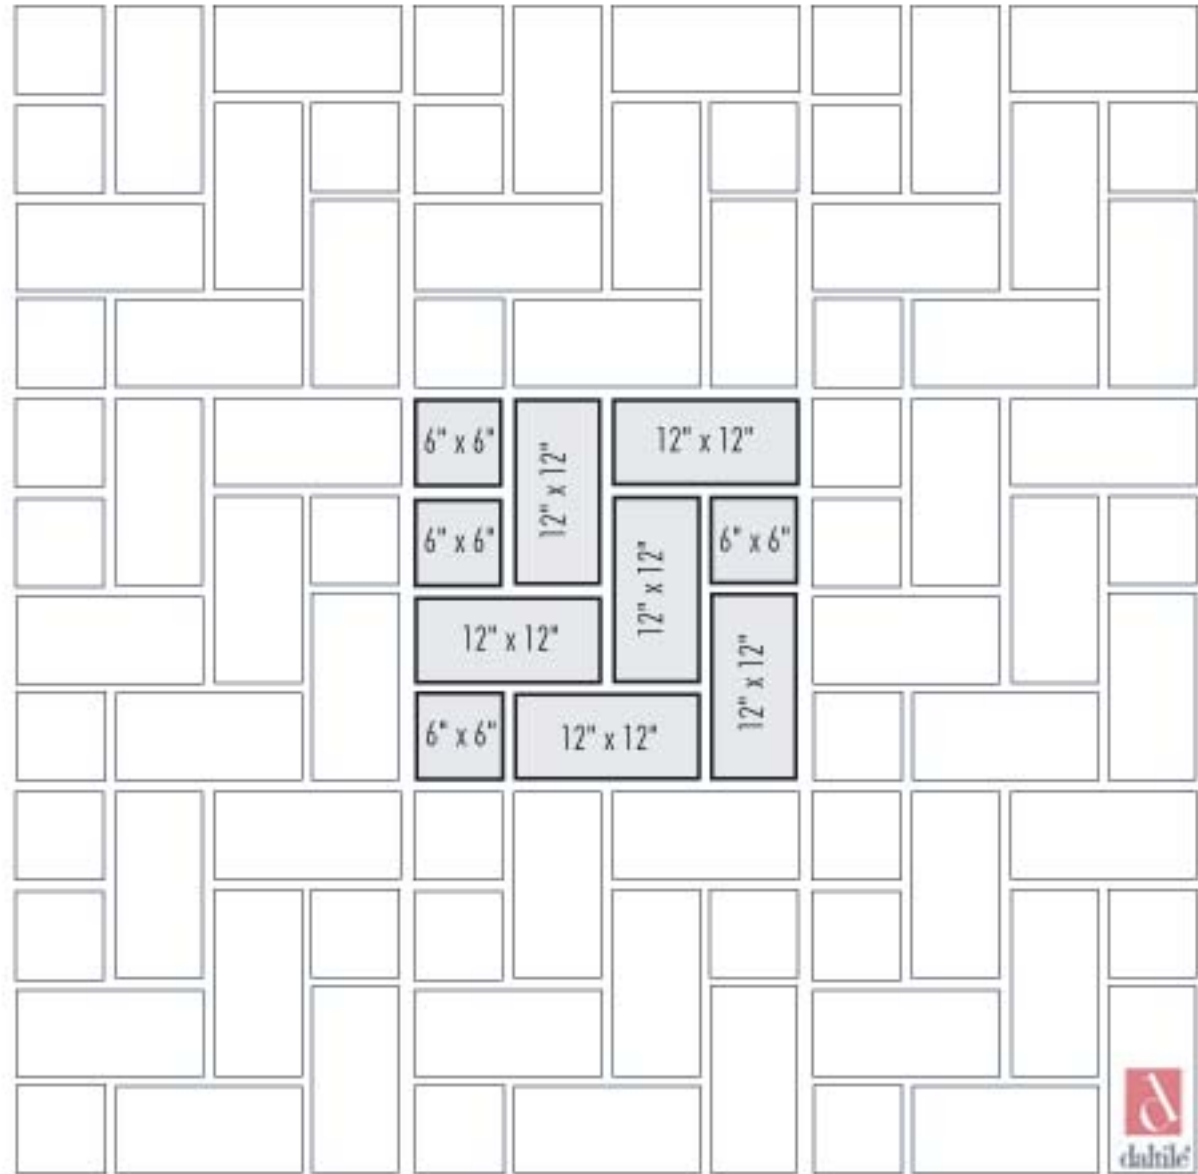

# COBBLESTONE PATTERN

---

FOR 100 SQUARE FEET		
<u>PIECES</u>	<u>SIZES</u>	<u>PERCENT</u>
150	6" X 12"	75
100	6" X 6"	25

NOT TO SCALE