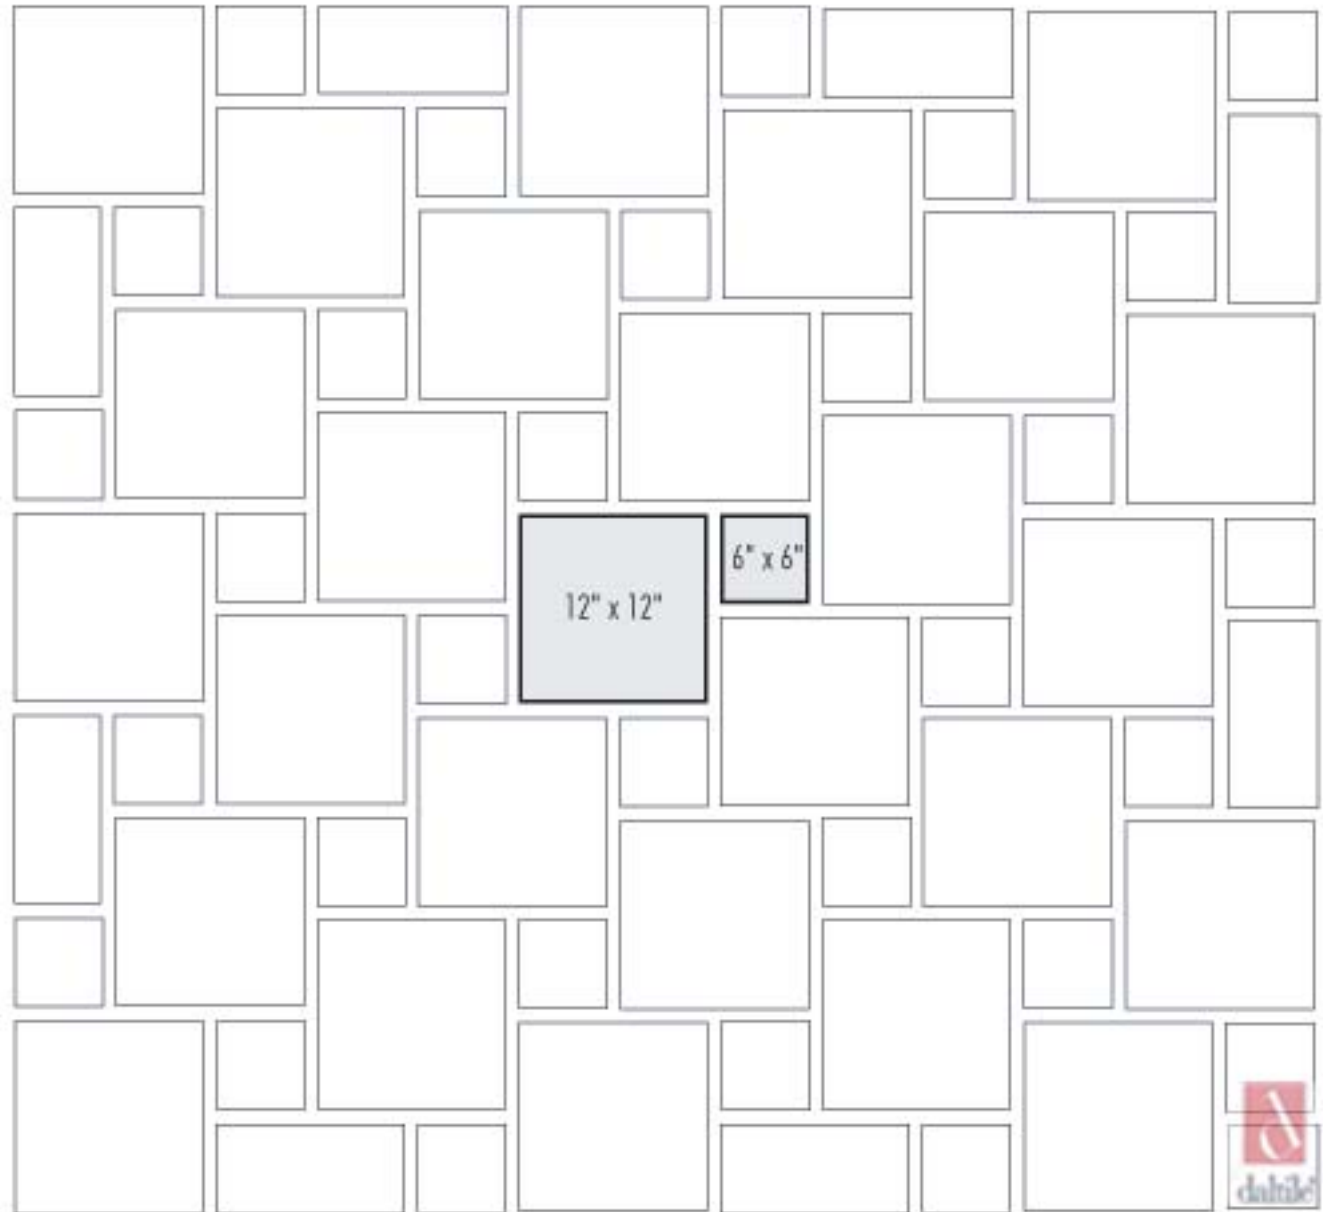

# HOPSCOTCH PATTERN

---

FOR 100 SQUARE FEET

<u>PIECES</u>	<u>SIZES</u>	<u>PERCENT</u>
80	12" X 12"	80
80	6" X 6"	20

NOT TO SCALE